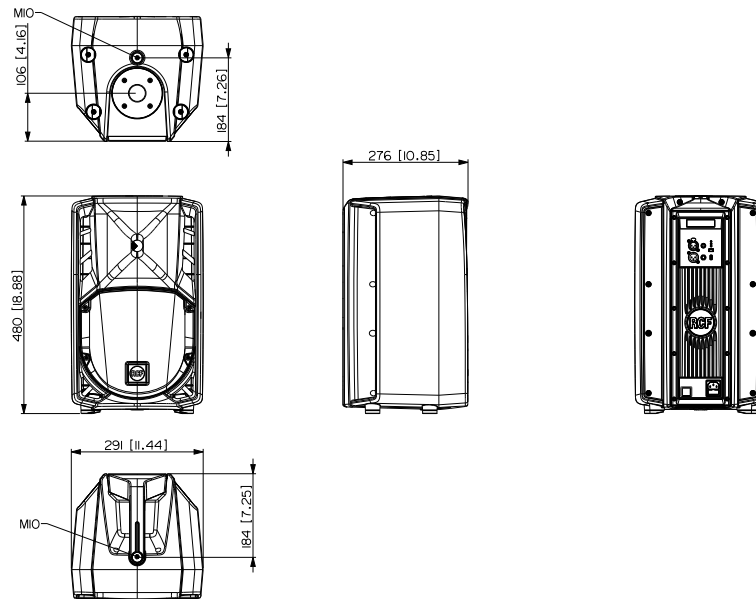

Part Number

13000518 ART 708-A MK4
13000519 ART 708-A MK4

220-240 V
115 V

Black
Black

EAN 8024530014803
EAN 8024530015077

ART 708-A MK4

ACTIVE TWO-WAY SPEAKER

Line Art 2D

TECHNICAL SPECIFICATIONS

Acoustical specifications	Frequency Response	60 Hz ÷ 20000 Hz
	Max SPL @ 1m	127 dB
	Horizontal coverage angle	90°
	Vertical coverage angle	70°
Transducers	Compression Driver	1 x 1.0", 1.0" v.c
	Woofer	1 x 8", 2.0" v.c
Input/Output section	Input signal	bal/unbal
	Input connectors	XLR, Jack
	Output connectors	XLR
	Input sensitivity	-2 dBu/+4 dBu
	Mic. Input Sensitivity	-32 dBu
Processor section	Crossover Frequencies	1600 Hz
	Protections	Thermal, RMS
	Limiter	Soft Limiter
	Controls	Volume, Boost, Mic/Line
Power section	Total Power	800 W Peak, 400 W RMS
	High frequencies	200 W Peak, 100 W RMS
	Low frequencies	600 W Peak, 300 W RMS
	Cooling	Convection
	Connections	VDE
	Safety agency	CE compliant
Standard compliance	Safety agency	CE compliant
Physical specifications	Cabinet/Case Material	PP Composite
	Hardware	2 x M10
	Handles	1 Top
	Pole mount/Cap	Yes
	Grille	Steel
	Color	Black

ART 708-A MK4

ACTIVE TWO-WAY SPEAKER

Size	Height	480 mm / 18.9 inches	
	Width	291 mm / 11.46 inches	
	Depth	276 mm / 10.87 inches	
	Weight	10.4 kg / 22.93 lbs	
Rigging / Mounting	ACCESSORIES		
	FLOOR STANDS		
	13360109 AC PRO-FS	Black	EAN 8024530006471
	HORIZONTAL BRACKETS		
	13360164 H-BR 2X ART 708	Black	EAN 8024530016623
	POLE MOUNT KITS		
	13360232 AC PMX		EAN 8024530010058
	13360110 AC PRO-PM	Black	EAN 8024530006488
	13360067 PM-KIT M20	Black	EAN 8024530014599
	Protections		
COVERS			
13360166 CVR ART 708	Black	EAN 8024530010706	
Cables			
CABLES KIT			
13360102 AC XLR 3M3F		EAN 8024530006402	